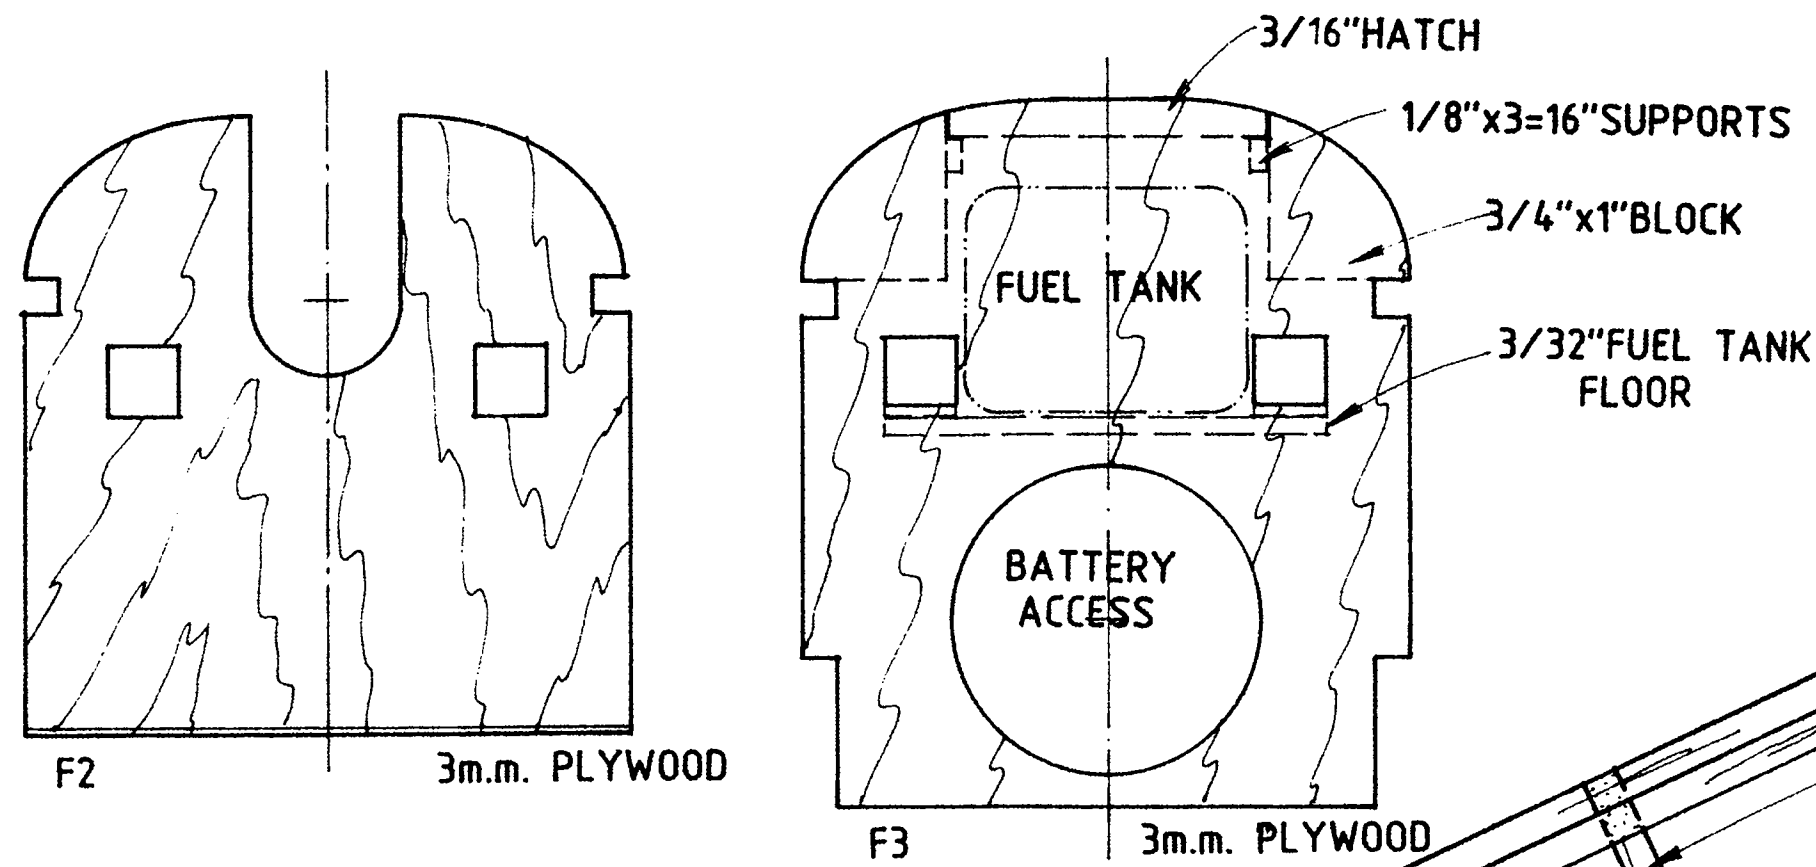

Mini-Super

A 75% VERSION OF THE ORIGINAL KEIL KRAFT SUPER 60 DESIGNED BY ERNIE WEBSTER AND DEVELOPED BY DAVID BODDINGTON.
 48" WINGSPAN, 1, 2, OR 3 CHANNEL RADIO AND 1.5c.c. -2.5c.c. (1'10" TO 1'5") ENGINES
 ALL WOODS ARE BALSAWOOD UNLESS OTHERWISE STATED

FUSELAGE SIDE VIEW