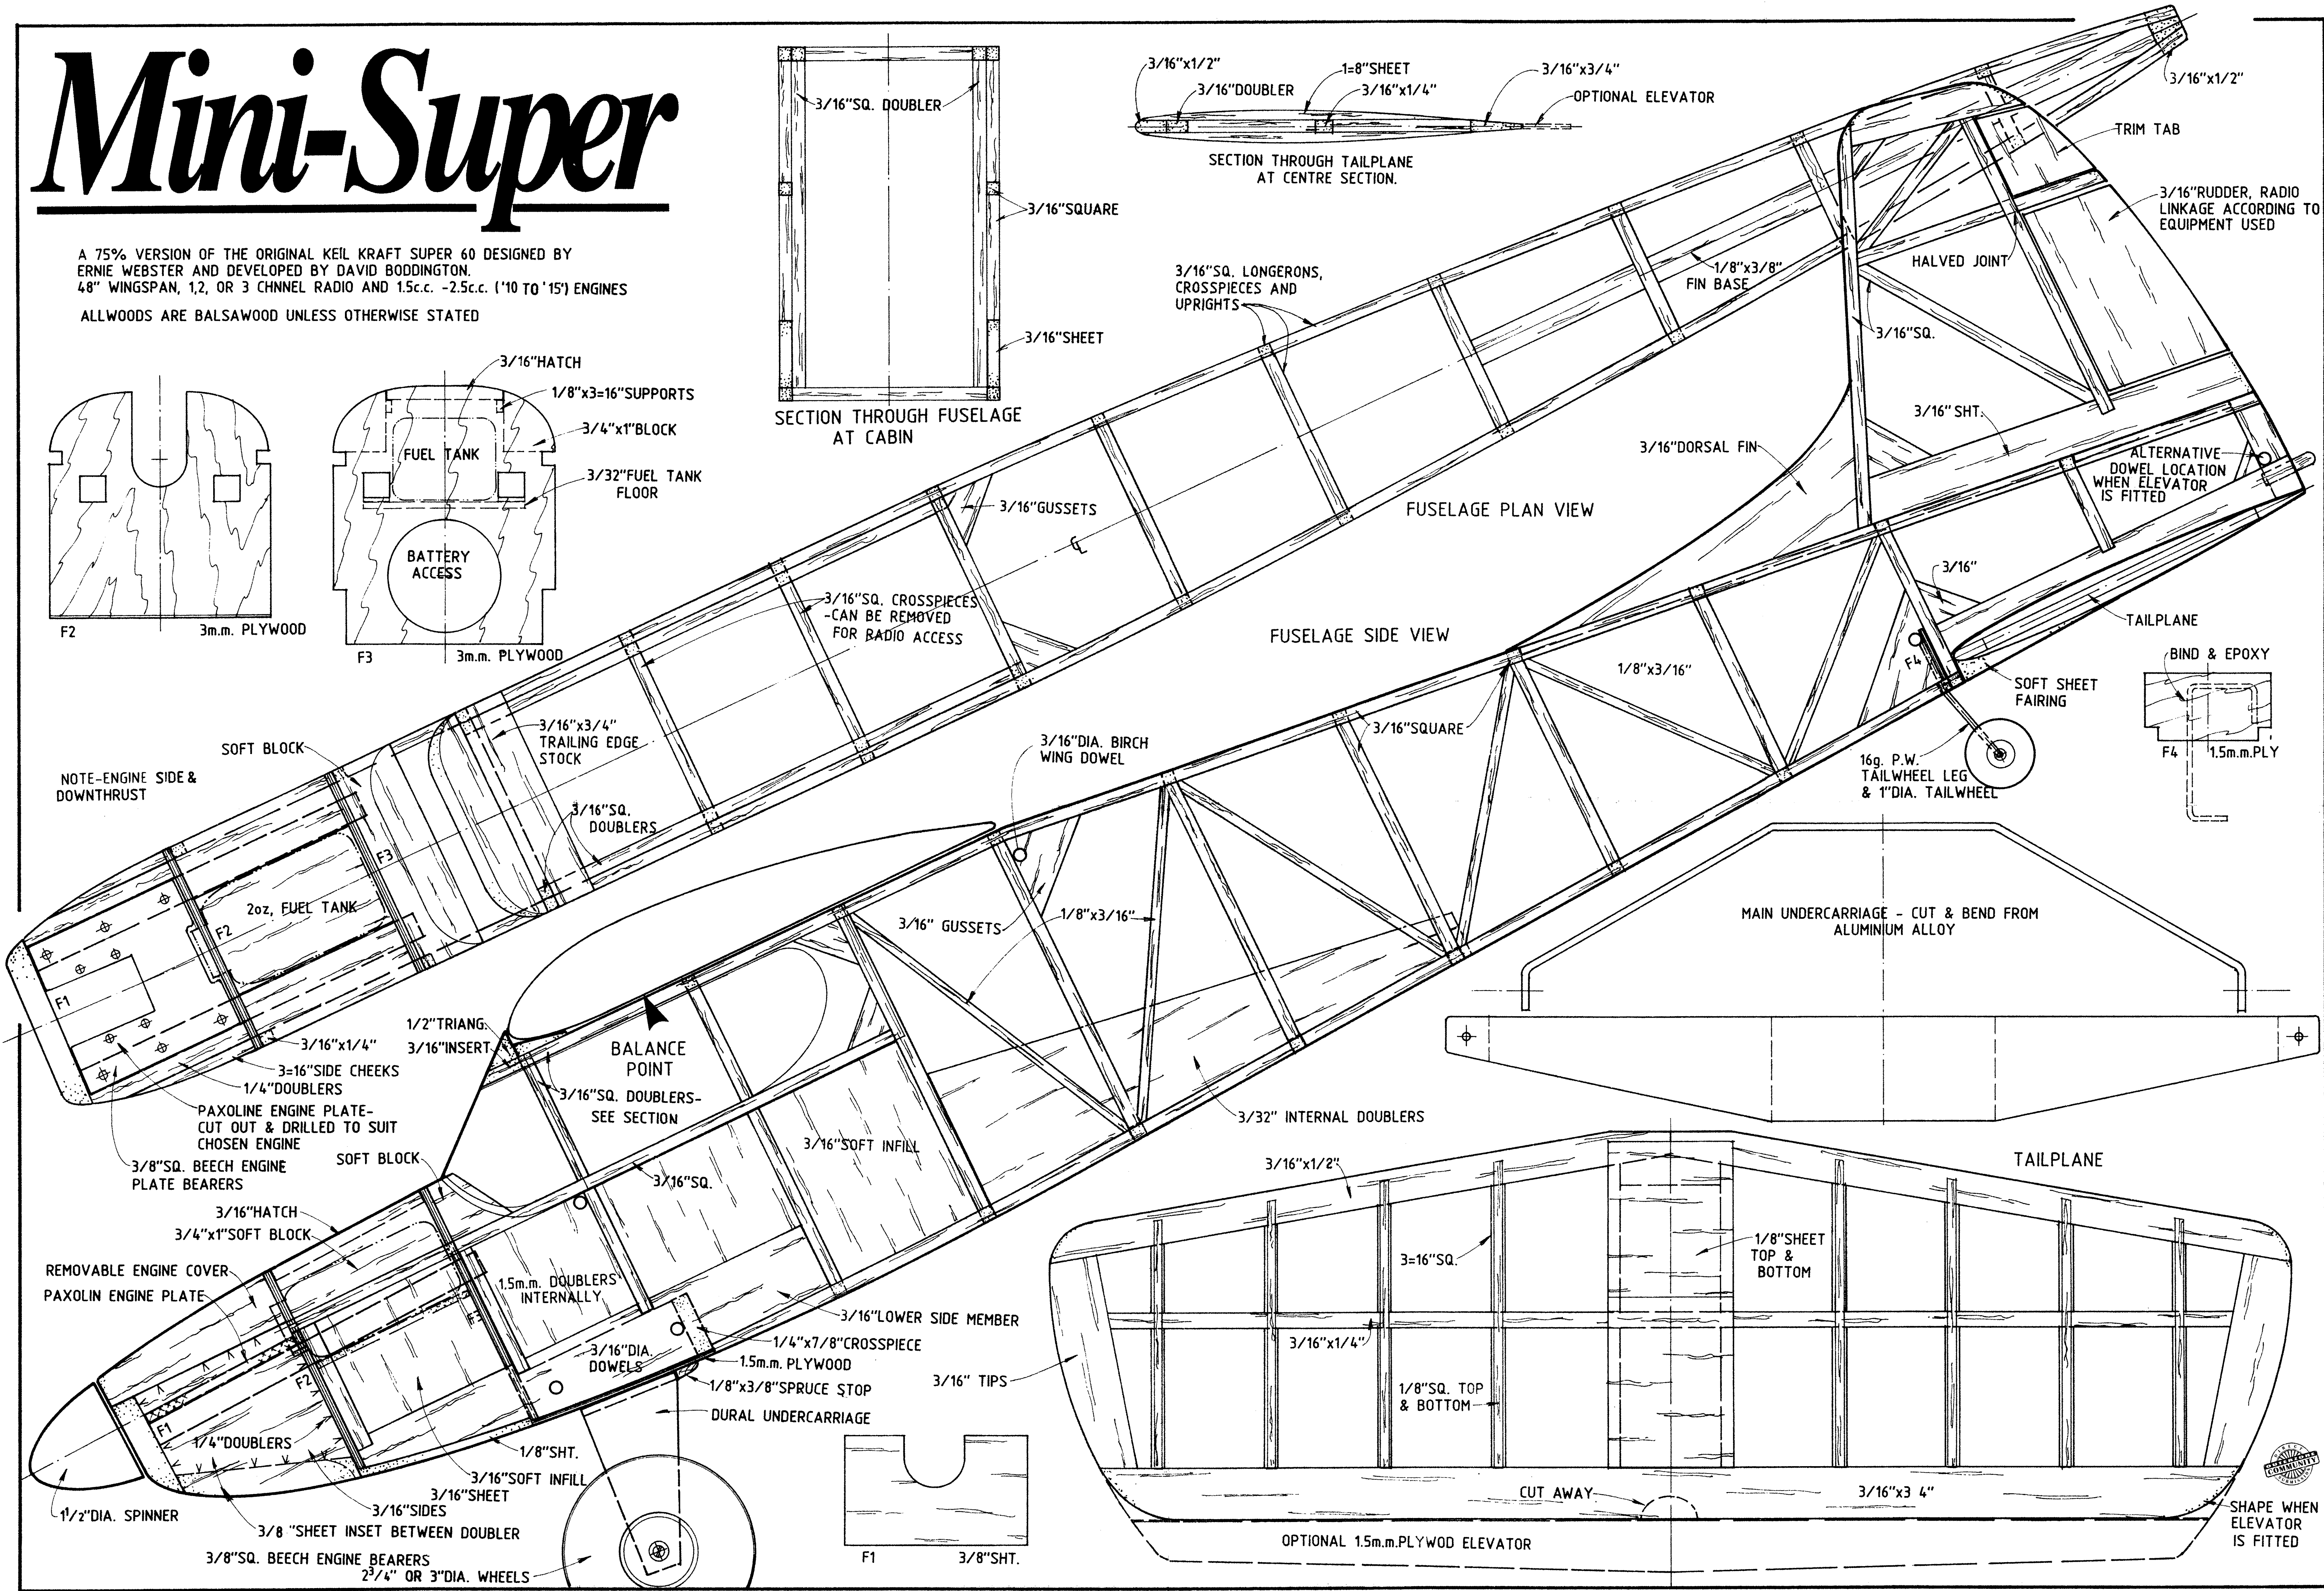

Mini-Super

A 75% VERSION OF THE ORIGINAL KEIL KRAFT SUPER 60 DESIGNED BY ERNIE WEBSTER AND DEVELOPED BY DAVID BODDINGTON.
 48" WINGSPAN, 1, 2, OR 3 CHANNEL RADIO AND 1.5c.c. -2.5c.c. (1'10" TO 1'5") ENGINES
 ALL WOODS ARE BALSAWOOD UNLESS OTHERWISE STATED

FUSELAGE SIDE VIEW