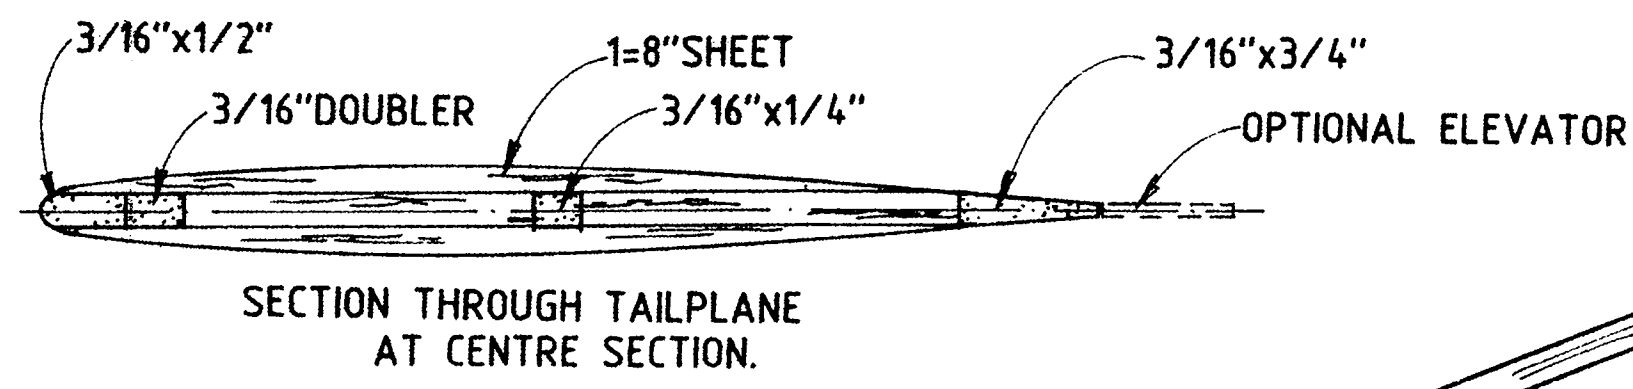

Mini-Super

A 75% VERSION OF THE ORIGINAL KEIL KRAFT SUPER 60 DESIGNED BY ERNIE WEBSTER AND DEVELOPED BY DAVID BODDINGTON.
 48" WINGSPAN, 1, 2, OR 3 CHANNEL RADIO AND 1.5c.c. -2.5c.c. (1'10" TO 1'5") ENGINES
 ALL WOODS ARE BALSAWOOD UNLESS OTHERWISE STATED