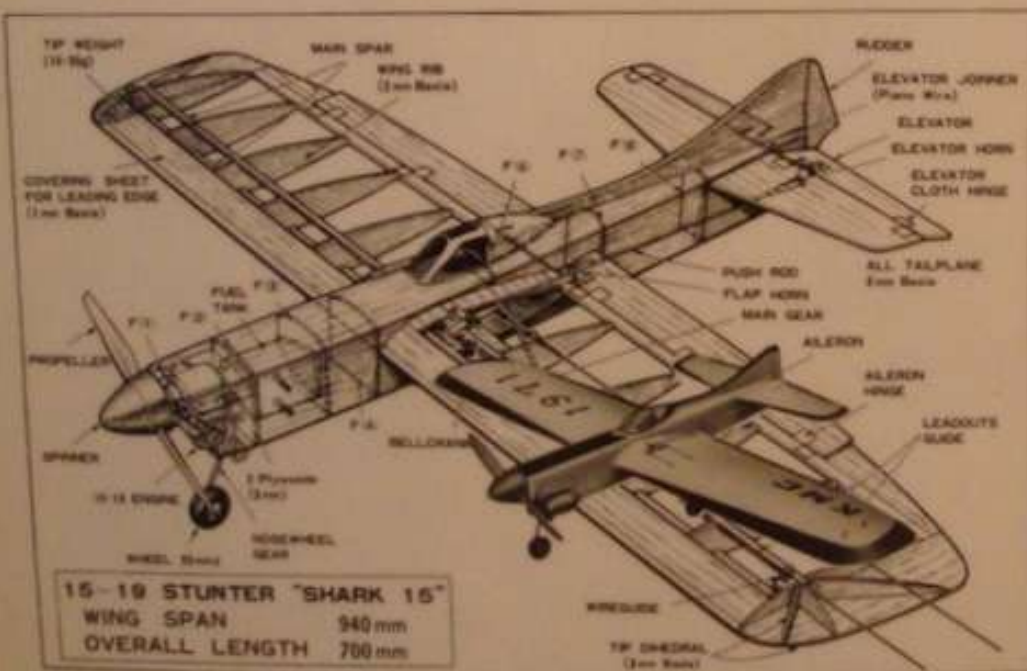

THE MOST POPULAR KITS IN THE WORLD

K.M.Co. MODEL AIRCRAFT

U CONTROL

GENERAL CATALOGUE No.7